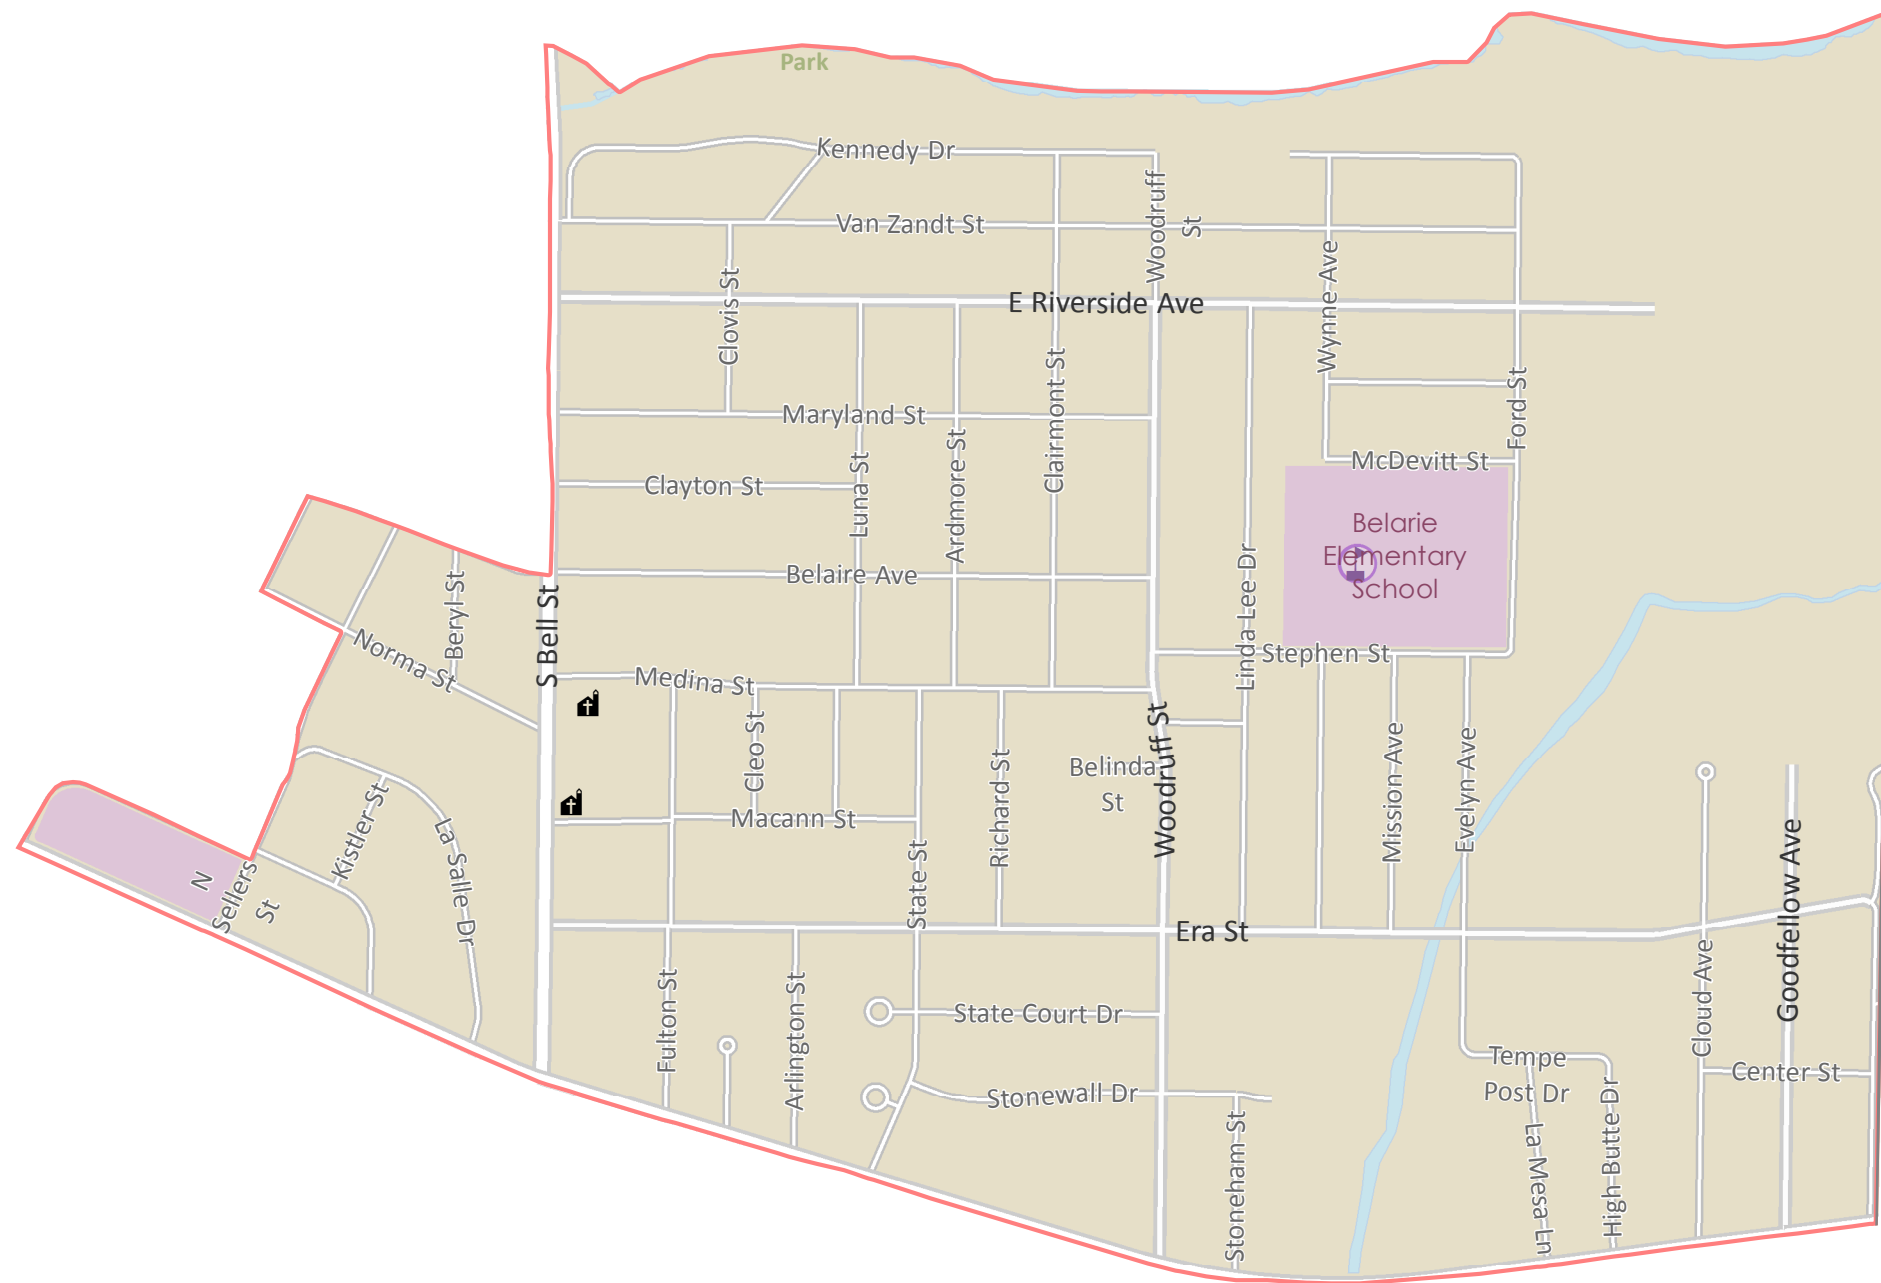

Belaire

San Angelo, Texas

- Central Business District
 - Downtown Development District
 - Historic Overlay
 - T.I.R.Z.
 - CD Target Area
 - Churches
 - Hospitals
 - Schools
 - Police Stations
 - Fire Stations
 - Sports Fields
 - Golf Courses
 - Parks
- FacilitySites**
- <all other values>
- Feature Code**
- Airport Terminal
 - Education Facilities
 - Fire Station / EMS Station
 - Hospital / Medical Center
 - Law Enforcement

1 inch = 750 feet
Development Services
Department

Date: 4/23/2014
Copyright City of San Angelo 2014
GIS Division